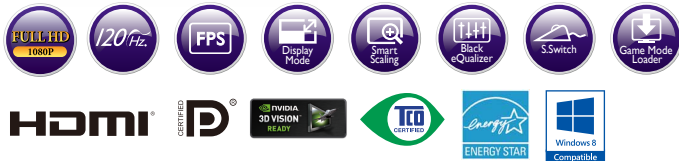

## Features

- 27" Widescreen LED Monitor
- Native Full HD 1920 x 1080 Resolution
- 144 Hz, Nvidia 3D Vision™ 2 Ready
- 1ms (GTG) Black eQualizer, 12M:1 DCR
- Display Mode, Smart Scaling, Instant Mode
- FPS Mode, RTS Mode, Intuitive OSD, S. Switch
- Height Adjustment, Game Mode Loader

## Specifications

Product Color	Black-Red
Back Light Unit	LED
Panel Type	TN
LCD Size	27"W 144Hz
Aspect Ratio	16:9
Native Resolution	1920x1080
Display Area(mm)	597.60x336.15
Pixel Pitch (mm)	0.311
Brightness ( typ. )	300 cd/m <sup>2</sup>
Contrast ( typ. )	1000:1
DCR (Dynamic Contrast Ratio) (typ.)	12M:1
Viewing Angle (L/R;U/D) (CR>=10)	170/160
Response Time(Tr+Tf) typ.	1ms (GTG)
Display Colors	16.7million
Color Gamut	72%
Hor. Frequency (KHz)	VGA/HDMI: 15kHz~83KHz; DVI-DL/DP: 30~140KHz
Ver. Frequency (Hz)	VGA/HDMI: 24Hz~120Hz; DVI-DL/DP: 56~144Hz
Video Bandwidth (MHZ)	330MHZ
Input Connector	D-sub + DVI-DL + HDMI x 2 + DP1.2 / headphone jack
Power Supply (90~264 AC)	Built-in
Power Consumption (On mode)*	30W
Power saving mode	0.5W
K Locker	Yes
CTN Dimensions (HxWxD mm)	486 X 711 X 245
Dimensions(HxWxD mm) with Stand	548 x 642 x 273
Dimensions (HxWxD mm) (w/o Stand)	485 x 642 x 269
Net Weight (kg)	7.5 Kg
Gross Weight (kg)	10.2 Kg