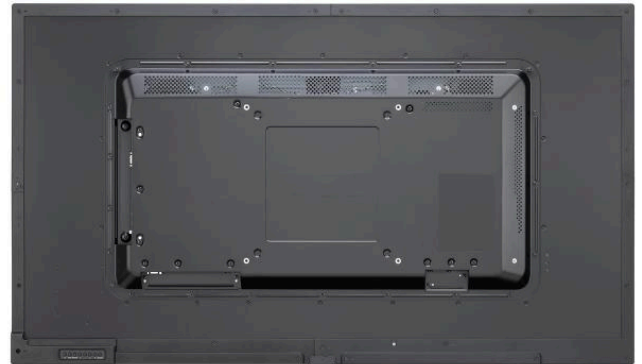

MultiSync® C551

LCD 55" Midrange Large Format Display

Datasheet

Seamless integration for great visual performance

Its thin bezel and super slim design perfectly complements today's modern surroundings whilst multiple display inputs support flexibility and freedom. With fixing points conveniently located on the back of the screen, external equipment can be attached with seamless simplicity. Reasonable brightness levels offer visibility in controlled light surroundings. The professional haze filter is allowing excellent readability. Landscape and portrait capability matches the needs of both corporate huddle spaces and retail signage applications. With a built-in media player, the NEC C Series runs content directly from a USB drive or microSDHC card as a standalone solution but can also download contents via network. Futureproof connectivity handles input from multiple sources. Don't let technology impact design - get seamless integration with the NEC C Series!