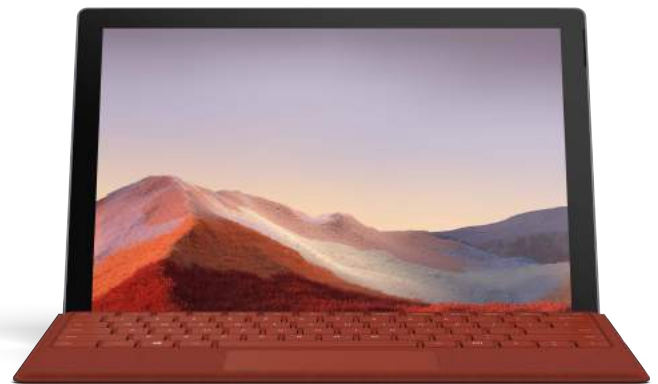

More from the Pro you know

Meet the new Surface Pro 7 for Business

A 2-in-1 for all the ways you work

Work your way as Surface Pro 7 moves from an ultra-light and versatile laptop, to a powerful tablet, to a portable studio. With better connectivity than ever with USB-C™ and USB-A ports for connecting to displays and docks, and charging your phone and accessories, Surface Pro 7 shows up in all the ways work and life demand.

Next-gen power that's ready when you are

New Surface Pro 7 moves at the speed of your business, running your essential business apps with faster multitasking and improved graphics. Get more power than ever with the latest 10th Gen Intel® Core™ processor and all-day battery life,¹ and get back to work quickly with Instant On, Fast Charging, and improved standby.

Powerful graphics to fuel creativity

We've optimized with improvements you asked for, while keeping design consistent so you can continue to use the accessories and Type Covers you've already got. Available in Platinum or Matte Black, you also have the option to add stunning new colors² to your Type Covers* assortment.

Makes the most of Microsoft 365

Modernize your workplace with connected experiences from Surface and Microsoft 365,* the cloud-powered productivity service that empowers people, data, and systems to communicate in new ways. The advanced security management capabilities of Windows 10 Pro are built into Surface devices, making them reliable, protected, and easy to deploy and manage.