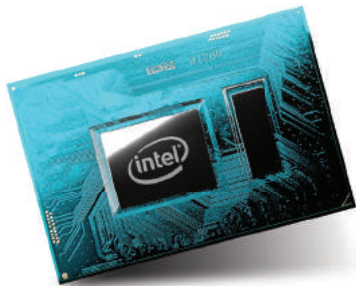

More from the Pro you know

Meet the new Surface Pro 7 for Business

A 2-in-1 for all the ways you work

Work your way as Surface Pro 7 moves from an ultra-light and versatile laptop, to a powerful tablet, to a portable studio. With better connectivity than ever with USB-C™ and USB-A ports for connecting to displays and docks, and charging your phone and accessories, Surface Pro 7 shows up in all the ways work and life demand.

Next-gen power that's ready when you are

New Surface Pro 7 moves at the speed of your business, running your essential business apps with faster multitasking and improved graphics. Get more power than ever with the latest 10th Gen Intel® Core™ processor and all-day battery life,¹ and get back to work quickly with Instant On, Fast Charging, and improved standby.