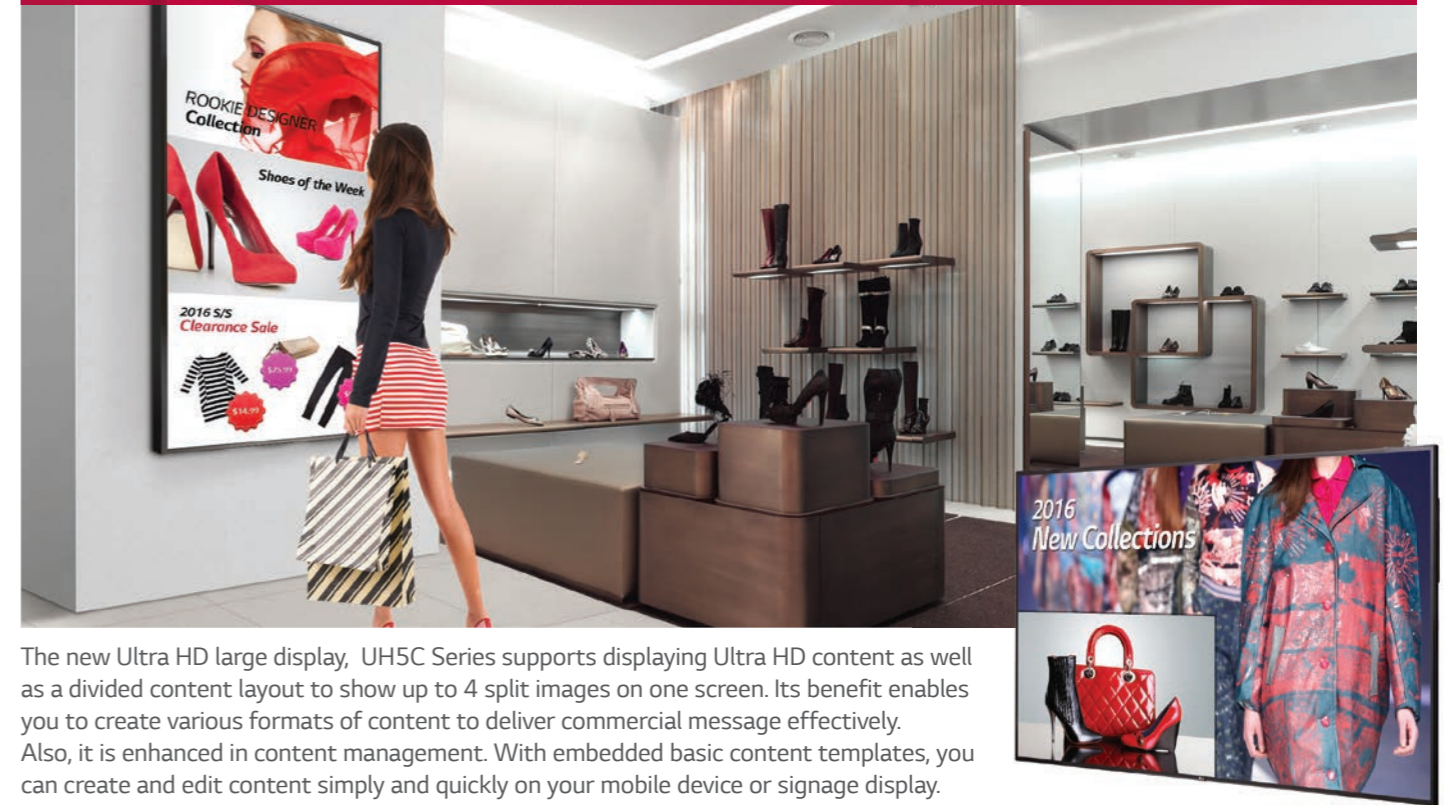

Multiple Screen Split Ultra HD Signage Ultra HD UH5C Series

The new Ultra HD large display, UH5C Series supports displaying Ultra HD content as well as a divided content layout to show up to 4 split images on one screen. Its benefit enables you to create various formats of content to deliver commercial message effectively. Also, it is enhanced in content management. With embedded basic content templates, you can create and edit content simply and quickly on your mobile device or signage display.