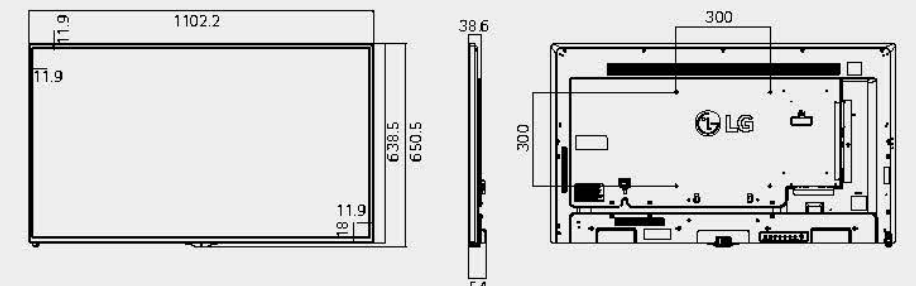

Detachable logo

The detachable logo allows for installation in the desired orientation: landscape or portrait mode.

Dimension (unit : mm)

65"
1,456.9 x 838 x 56.5 /
27.9 kg

55"
1,238 x 714.9 x 54 /
17.5 kg

49"
1,102.2 x 638.5 x 54 /
14.3 kg

43"
969.6 x 563.9 x 54 /
10.0 kg

32"
729.4 x 428.9 x 55.5 /
5.4 kg