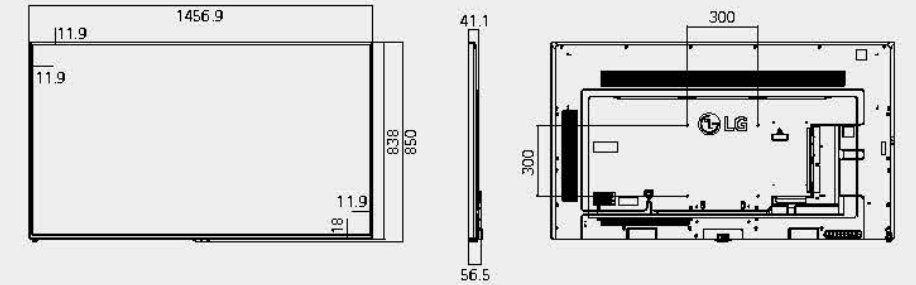

Detachable logo

The detachable logo allows for installation in the desired orientation: landscape or portrait mode.

Dimension (unit : mm)

65"
1,456.9 x 838 x 56.5 /
27.9 kg

55"
1,238 x 714.9 x 54 /
17.5 kg