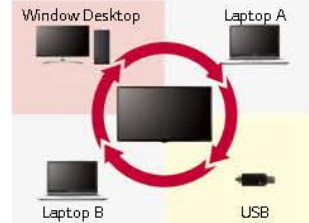

Built-in Wi-Fi

Mirroring

Content sharing is more convenient on a Wi-Fi network.

Soft AP

The SM5KD with SoftAP software can operate as a wireless access point for mobile devices.

Convenient Management

Enhanced Connectivity

Through its diverse interface, the signage lets you connect more than one device for optimal use.

Supportive Convenience

BEACON

With BEACON and Bluetooth Low Energy (BLE) supported by SM5KD*, retail stores can provide coupons and information in real time.