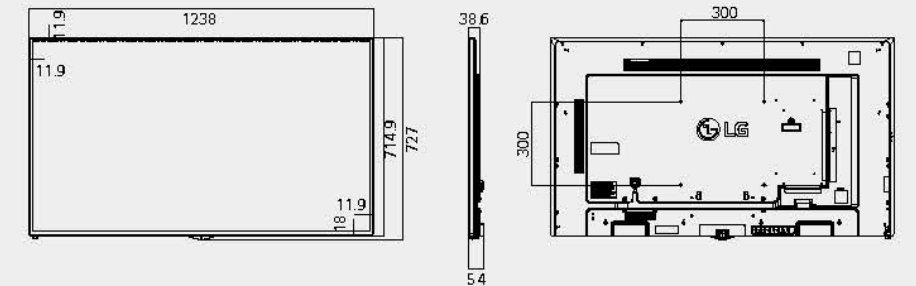

Detachable logo

The detachable logo allows for installation in the desired orientation: landscape or portrait mode.

Dimension (unit : mm)

65"
1,456.9 x 838 x 56.5 /
27.9 kg

55"
1,238 x 714.9 x 54 /
17.5 kg