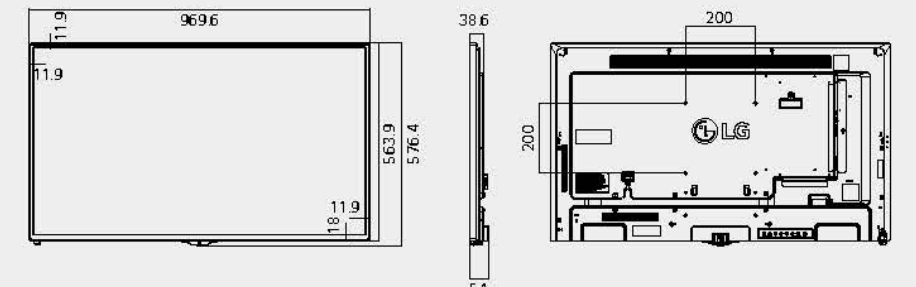

43"
969.6 x 563.9 x 54 /
10.0 kg