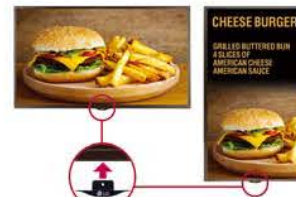

Detachable logo

The detachable logo allows for installation in the desired orientation: landscape or portrait mode.

Dimension (unit : mm)

65"
1,456.9 x 838 x 56.5 /
27.9 kg

55"
1,238 x 714.9 x 54 /
17.5 kg