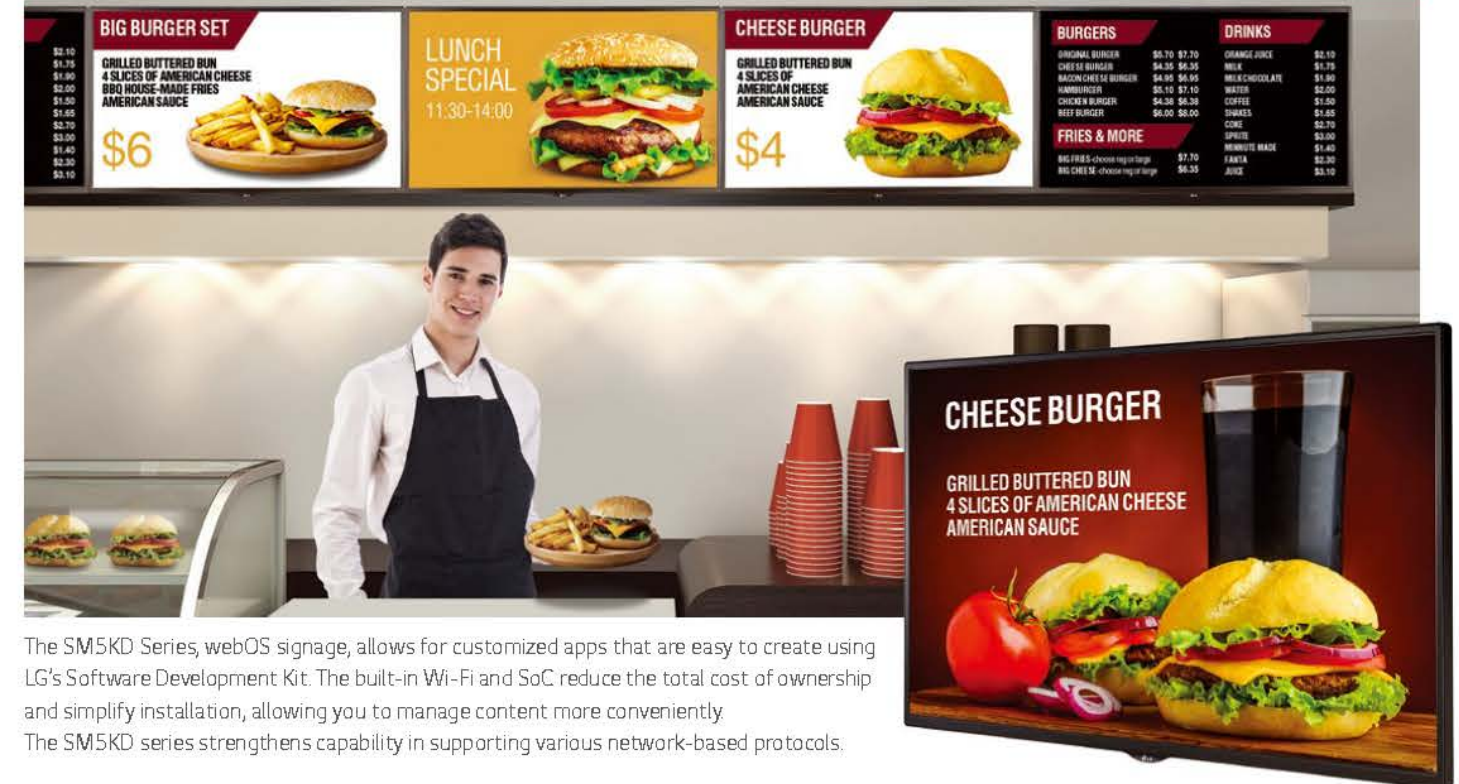

Smart Platform with a Powerful Embedded System-on-Chip Standard Performance SM5KD Series

The SM5KD Series, webOS signage, allows for customized apps that are easy to create using LG's Software Development Kit. The built-in Wi-Fi and SoC reduce the total cost of ownership and simplify installation, allowing you to manage content more conveniently. The SM5KD series strengthens capability in supporting various network-based protocols.

Built-in Speaker Model (10Wx10W)

Key Features

Smart Platform

Quad Core SoC*

The high-performance SoC can execute several tasks at the same time and provides smooth content playback without an external media player.