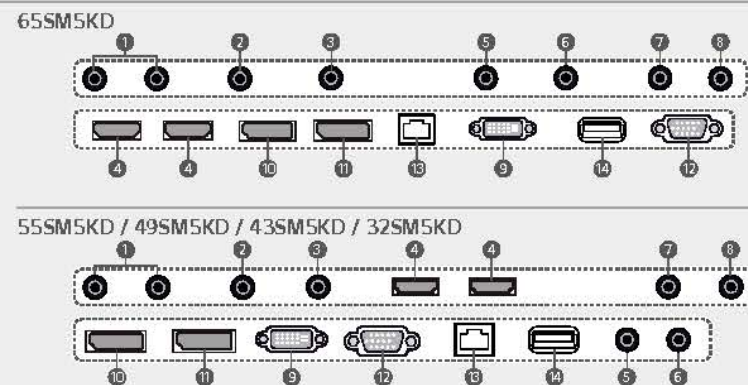

Connectivity

- 1 SPEAKER OUT
- 2 AUDIO IN
- 3 AUDIO OUT
- 4 HDMI
- 5 RS-232C IN
- 6 RS-232C OUT
- 7 PIXEL SENSOR
- 8 IR & LIGHT SENSOR
- 9 DM-D IN
- 10 DP IN
- 11 DP OUT
- 12 RGB IN
- 13 LAN
- 14 USB 3.0

Download LG Commercial Display Mobile App

Learn more www.lg.com/b2b

YouTube [youtube.com/c/LGCommercialDisplay](https://www.youtube.com/c/LGCommercialDisplay)

LG may make changes to specifications and product descriptions without notice.
Copyright © 2017 LG Electronics Inc. All rights reserved. "LG Life's Good" is a registered trademark of LG Corp.
The names of products and brands mentioned here may be the trademarks of their respective owners.