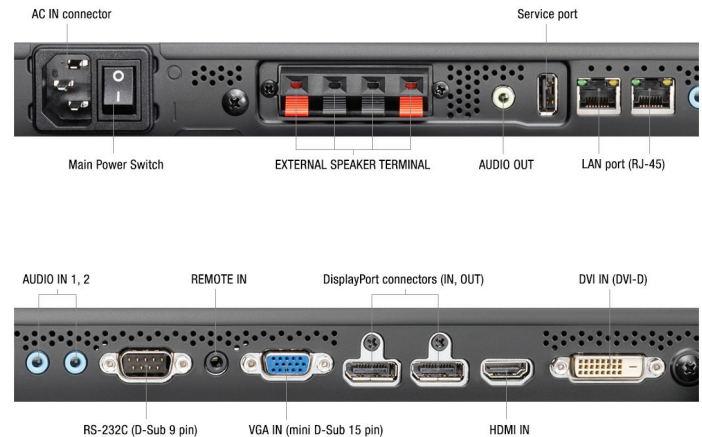

# NEC MultiSync® X554UNS

Order Code: X554UNS

NEC LCD 55" Specialty Large Format Display

The new ultra slim X554UNS features a 3.5 mm bezel to create impressive high resolution videowalls with barely visible bezels. New Connectivity and Sensors allow additional creativity in the content displayed. The unique built-in NFC sensor in combination with NEC's new Android app reduces installation and maintenance times, especially useful on larger installations.

The perfect picture quality and high product reliability make the X554UNS an ideal solution for retail signage, control room applications, transport installations and the rental market.

## BENEFITS

**Future Ready with OPS Cable Free Expansion** - upgrade the power of your display at any time without the need for external cables or devices.

**Reduced Installation and Operating Costs** - featuring LED backlight technology the display is highly energy efficient with a low power consumption, longer backlight lifetime and a lighter design for easy and flexible transportation, mounting and integration.

**Programmable Ambient Light Sensor** - for reduced power consumption and eye pleasing brightness levels.

**DICOM support**- for medical applications.

**Unique NEC heat management** - enables the user to monitor and control the heat inside the display with user controllable fans. Heat management is crucial for larger walls and mission critical installations to secure reliability and longevity.