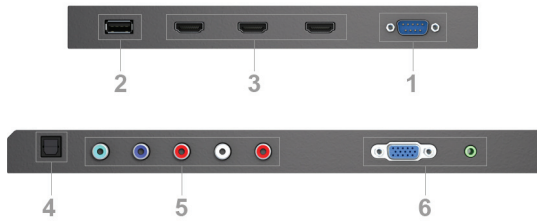

1. RS232C Input
2. USB
3. HDMI-Input
4. SPDIF Output (Fiber Optical)
5. Component/Composite + Audio
6. PC Input/D-sub + Audio

SPECIAL CHARACTERISTICS

Audio settings with equaliser, Colour temperature mode, Energy saving picture mode, Mac and Windows compatible, USB Viewer for JPEG

Ecological Standards

EnergyStar 6.0

Technical Specification NEC MultiSync® E654

DISPLAY	
Panel Technology	S-PVA with direct LED backlight
Active Screen Area (W x H) [mm]	1,429 x 804
Screen Size [inch/cm]	65 / 165
Aspect Ratio	16:9
Brightness (shipping) [cd/m²]	350
Contrast Ratio (typ.)	4000:1
Viewing Angle [°]	176 horizontal / 176 vertical (typ. at contrast ratio 20:1)
Response Time (typ.) [ms]	6.5 (grey-to-grey)
Panel Refresh Rate [Hz]	60
SYNCHRONISATION RATE	
Horizontal Frequency [KHz]	31 - 83 (analog and digital)
RESOLUTION	
Native Resolution	1920 x 1080 at 60 Hz
Supported on digital and analogue inputs (PC)	1920 x 1080; 1366 x 786; 1280 x 800; 1280 x 720; 1024 x 768; 800 x 600; 720 x 400; 640 x 480
Supported on digital inputs (Video)	1920 x 1080i (60Hz); 1920 x 1080p (60/30/24Hz); 1280 x 720p (60Hz); 720 x 480i (60Hz); 720 x 480p (60Hz)
CONNECTIVITY	
Input Video Analogue	1 x D-sub 15 pin; Component (RCA); Composite (RCA)
Input Video Digital	3 x HDMI
Input Audio Digital	3 x HDMI
Output Audio Digital	1 x SPDIF
Remote Control	RS-232C (9-pin D-sub) Input; Remote Control IR
ELECTRICAL	
Power Consumption on Mode [W]	260 (max.)
Power Savings Mode [W]	< 0.5 (ECO Standby)
Power Management	VESA DPMS
ENVIRONMENTAL CONDITIONS	
Operating Temperature [°C]	+0 to +40
Operating Humidity [%]	10 to 80
Storage Humidity [%]	5 to 85
Storage Temperature [°C]	-10 to +60
MECHANICAL	
Dimensions (W x H x D) [mm]	Without stand: 1,467 x 872 x 100 (centre depth 72)
Weight [kg]	Without stand: 30
Bezel Width [mm]	18 (left, right and top); 47.7 (bottom)
VESA Mounting [mm]	400 x 400 (FDMI); 4 holes; M6
AVAILABLE OPTIONS	
Accessories	Wall mount (LSAU, LSMU)
ADDITIONAL FEATURES	
Colour Versions	Black Front Bezel, Black Back Cabinet
Safety and Ergonomics	C-tick; CE; Energy Star 6.0; FCC Class B; PSB; UL/C-UL or CSA; RoHS
Audio	Integrated Speakers (10 W + 10 W)
Shipping Content	Foot; Display; Power Cable; VGA cable; Remote Control
Warranty	3 years warranty incl. backlight

For more information, visit www.nec.com.au, email contactus@nec.com.au or call 131 632