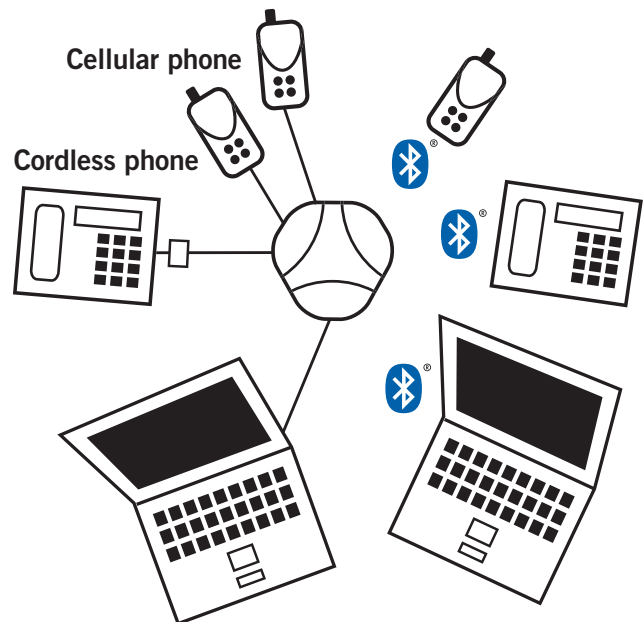

OmniSound® – crystal clear sound

Walk and talk freely around your room with consistent high quality sound. There is no irritating sound clipping, damping or echoes. OmniSound® produces full-duplex natural sound as well as 360° sound pick-up and reproduction. An ultra-sensitive microphone provides omnidirectional transmission and three built-in surround speakers provide crystal clear reception throughout the room.

TECHNICAL DATA

Power supply: Transformer 120 V AC/12 V DC, 700 mA. Electrical cable 20 ft (6 meters), modular 4/4 (RJ-11).

Connection: Analog in/out 10 ft (3 meters) modular 6/6 (RJ-45). Switchbox with modular 4/4 (RJ-11), 20 inches (0.5 meter).

Wireless connection: Bluetooth® technology headset and hands-free profile 1.1. Range < 33 ft (10 meters) depending on surroundings.

Compatibility: Can be connected to a digital phone set under virtually any PBX. The Konftel 60W connects wirelessly to most telephones and computers equipped with Bluetooth® technology.

Approval: FCC, UL and CSA.

Loudspeaker volume: Adjusts to 15 levels.

Microphone volume: Adjusts to 5 levels.

Reception area: Microphone < 300 sq ft (30 m²).

Rec. room conditions: Reverberation time: < 0.5 sec. Background noise: < 45 dBA.

Temperature: 41°–104° Fahrenheit.

Size: 9.15 inches (232 mm) diameter.

Weight: 1.6 lbs.

Color: Deep sky-blue.

OPTIONAL

Cellular and Cordless phone cable for several different models. Read more at www.konftel.com

900102066 Expansion microphones increase the range to 750 sq ft (70 m²).

900103339 Extension cable, electrical, 33 ft (10 meters).

900103328 Extension cable, tele, 33 ft (10 meters).

9146030 Wall mounting bracket.

900102067 Travel case.

900102058 USB adapter.

GUARANTEE: 2 year warranty.

Bluetooth® The *Bluetooth®* name and logos are owned by the Bluetooth SIG, Inc. and any use of these by Konftel is under licence. Other trademarks and trade names belong to their respective owners.

Read more at www.konftel.com about the Konftel 60W and other Konftel products.

North American office: Konftel, 2299 Cottonwood Dr. Elgin, IL. 60123 USA

Phone: +1 866 606-4728, Fax: +1 866 522-4278, konftel.usa@konftel.com, www.konftel.com

Head office in Sweden: Konftel AB, Box 268, SE-901 06 Umeå, Sweden

Phone: +46 90 70 64 89, Fax: +46 90 13 14 35, info@konftel.com, www.konftel.com